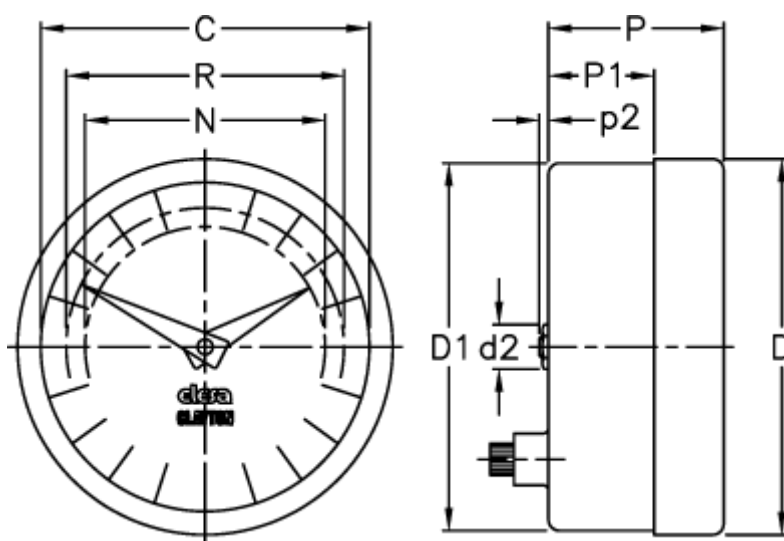

Article number: 2307024922

Description: E+G Positive drive indicator
PA02-0050-S

Measures

C = 60

R = 51

D = 68.4

D1 = 67.0

d2 = 8

N = 44

P = 32

P1 = 19.3

p2 = 1.0